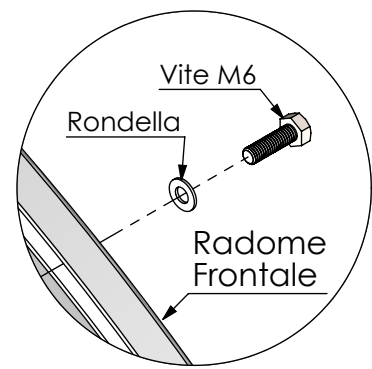

VISTA LATERALE

VISTA SUPERIORE

VISTA POSTERIORE

VISTA ISOMETRICA ESPLOSA

E (1 : 2.5)

F (1 : 2.5)

SELIT s.r.l. Via delle Magnolie 6
06083 Bastia Umbra
Perugia - Italy
www.selit.it - info@selit.it

© Copyright 2020 SELIT srl - Perugia - Italy
All rights reserved.
Specifications are subject to change
without notice. Some images may be
simulated for clarity of reproduction

Parabola SPR4971-D12G36-N con Radome SPR-RD12 - Vista Esplosa -

Rev. 07122024_a1

Data 07.12.2024