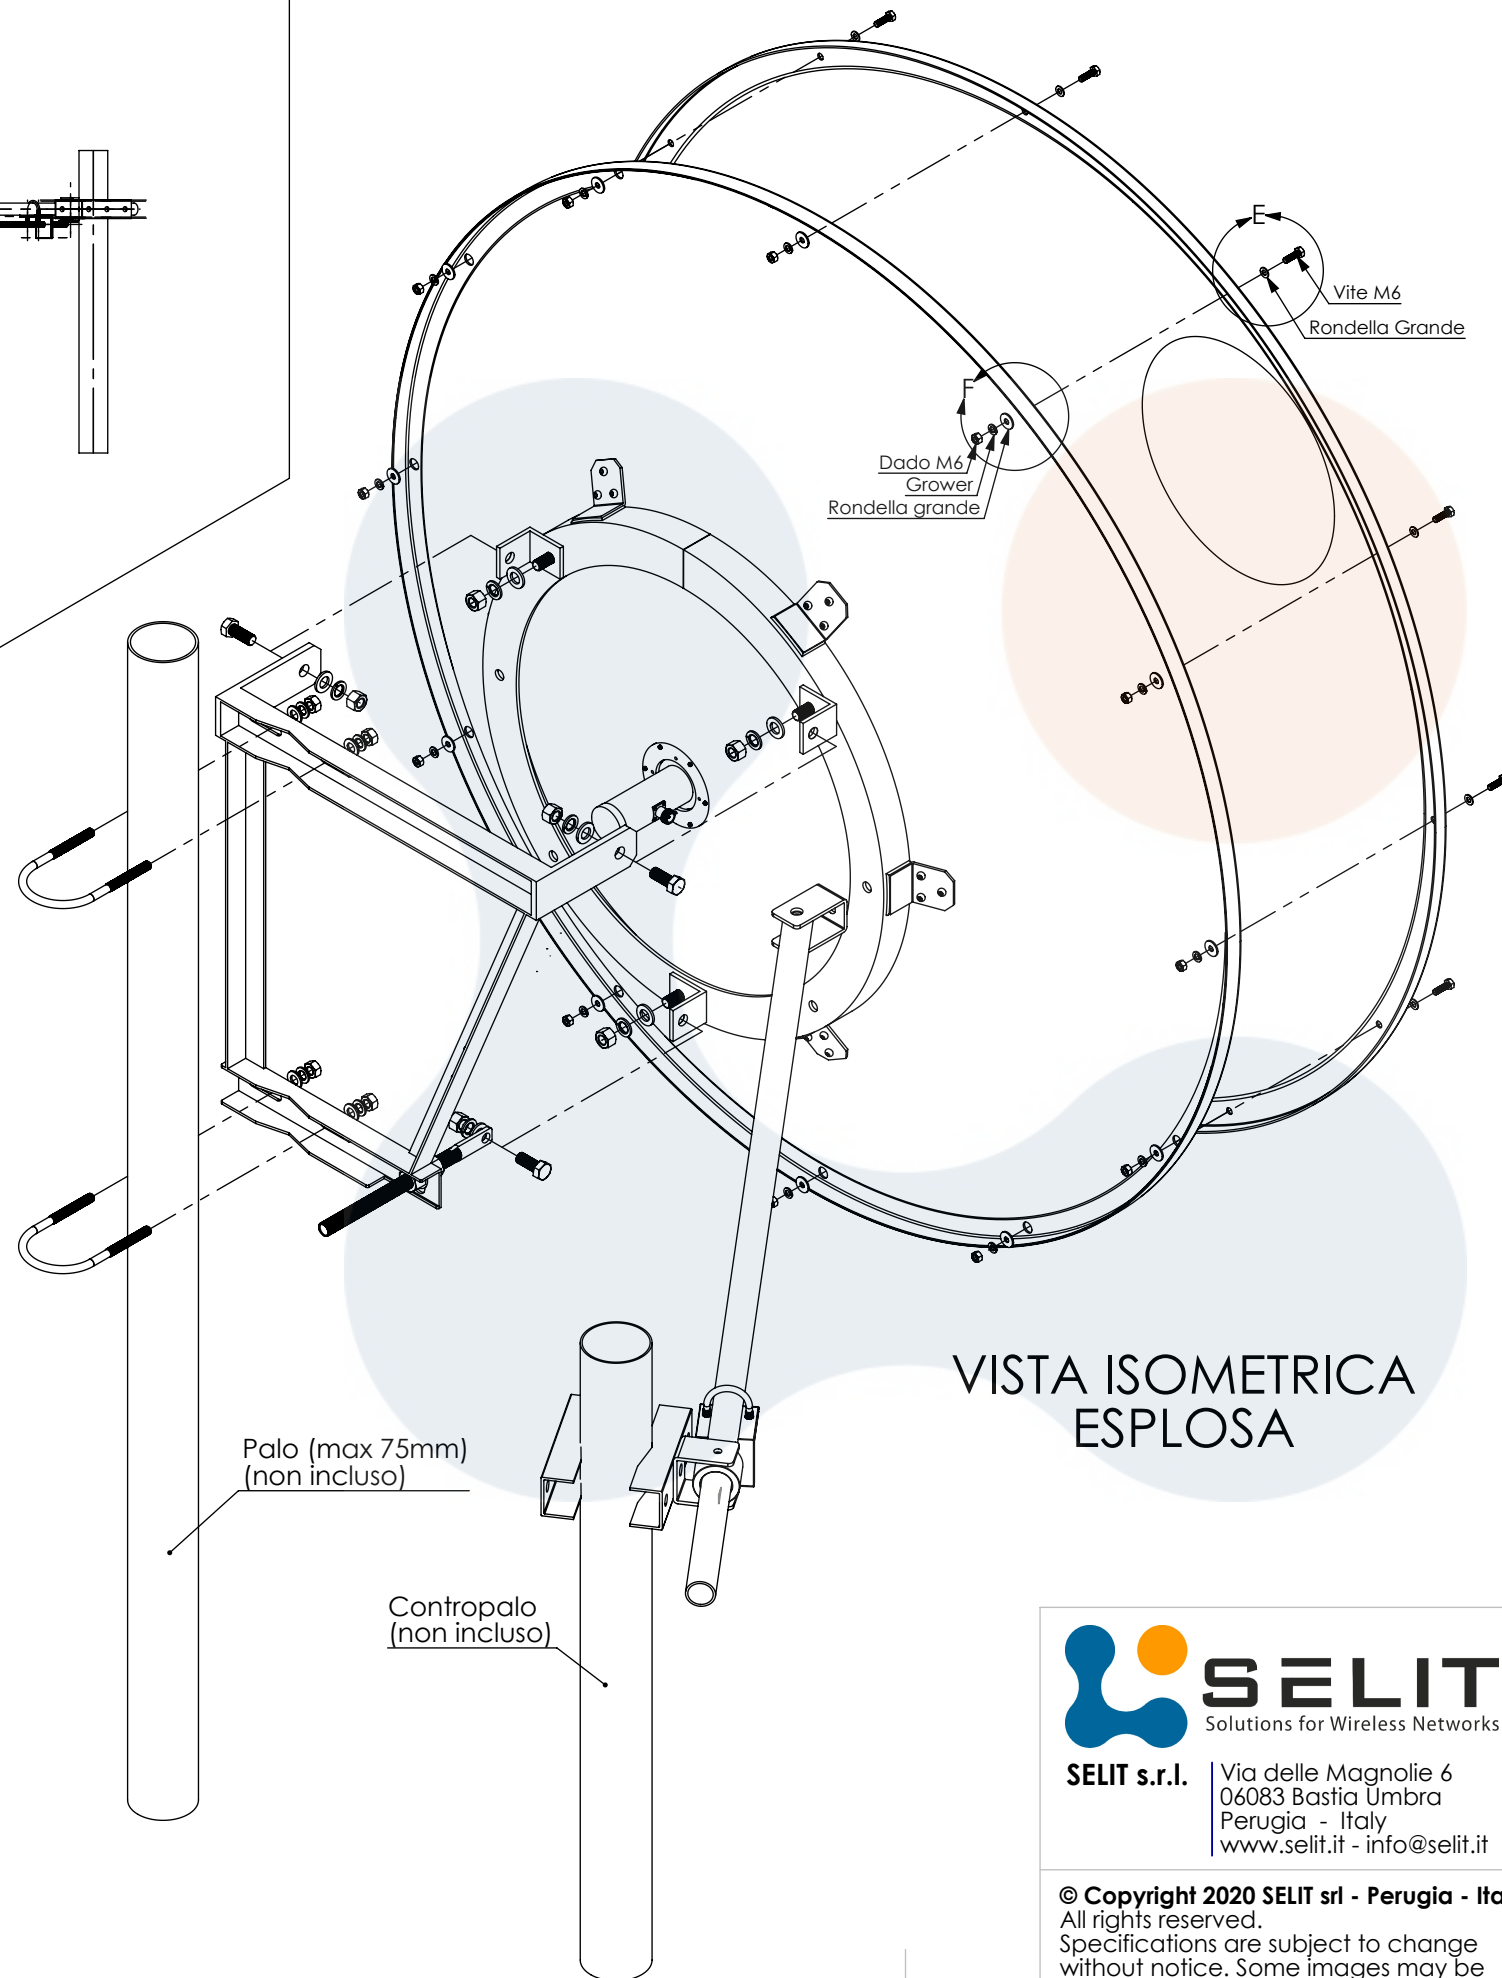

VISTA LATERALE

VISTA SUPERIORE

VISTA POSTERIORE

VISTA ISOMETRICA ESPLOSA

E (1 : 2.5)

F (1 : 2.5)

SELIT s.r.l. Via delle Magnolie 6
06083 Bastia Umbra
Perugia - Italy
www.selit.it - info@selit.it

© Copyright 2020 SELIT srl - Perugia - Italy
All rights reserved.
Specifications are subject to change
without notice. Some images may be
simulated for clarity of reproduction

Parabola SPR4971-D12G36-N con Radome SPR-RD12 - Vista Esplosa -

Rev. 07122024_a1

Data 07.12.2024