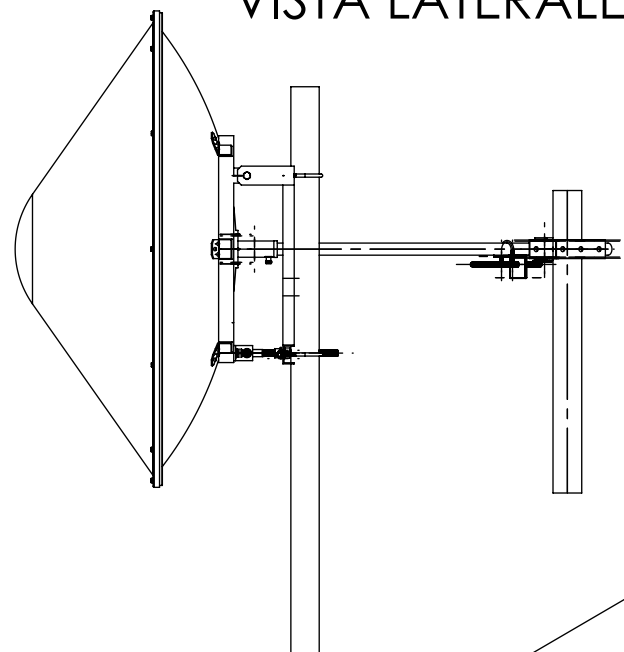

VISTA LATERALE

VISTA SUPERIORE

VISTA POSTERIORE

VISTA ISOMETRICA ESPLOSA

E (1 : 2.5)

F (1 : 2.5)

SELIT s.r.l. Via delle Magnolie 6
06083 Bastia Umbra
Perugia - Italy
www.selit.it - info@selit.it

© Copyright 2020 SELIT srl - Perugia - Italy
All rights reserved.
Specifications are subject to change
without notice. Some images may be
simulated for clarity of reproduction

Parabola SPR4971-D12G36-N con Radome SPR-RD12 - Vista Esplosa -

Rev. 07122024_a1

Data 07.12.2024