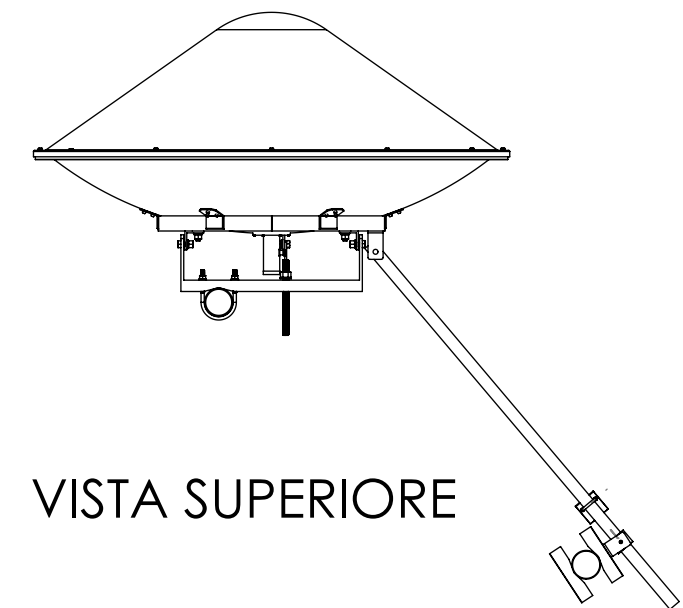

VISTA LATERALE

VISTA SUPERIORE

VISTA POSTERIORE

VISTA ISOMETRICA ESPLOSA

E (1 : 2.5)

F (1 : 2.5)

SELIT s.r.l. Via delle Magnolie 6
06083 Bastia Umbra
Perugia - Italy
www.selit.it - info@selit.it

© Copyright 2020 SELIT srl - Perugia - Italy
All rights reserved.
Specifications are subject to change
without notice. Some images may be
simulated for clarity of reproduction

Parabola SPR4971-D12G36-N con Radome SPR-RD12 - Vista Esplosa -

Rev. 07122024_a1

Data 07.12.2024