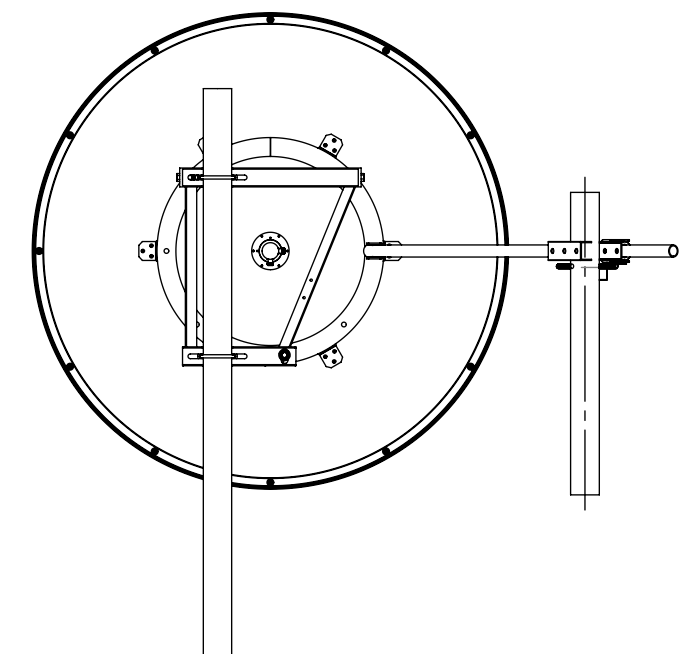

VISTA LATERALE

VISTA SUPERIORE

VISTA POSTERIORE

VISTA ISOMETRICA ESPLOSA

E (1 : 2.5)

F (1 : 2.5)

SELIT s.r.l. Via delle Magnolie 6
06083 Bastia Umbra
Perugia - Italy
www.selit.it - info@selit.it

© Copyright 2020 SELIT srl - Perugia - Italy
All rights reserved.
Specifications are subject to change
without notice. Some images may be
simulated for clarity of reproduction

Parabola SPR4971-D12G36-N con Radome SPR-RD12 - Vista Esplosa -

Rev. 07122024_a1

Data 07.12.2024