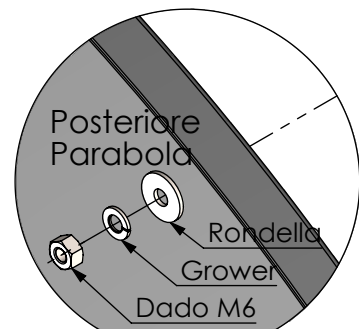

VISTA LATERALE

VISTA SUPERIORE

VISTA POSTERIORE

VISTA ISOMETRICA ESPLOSA

E (1 : 2.5)

F (1 : 2.5)

SELIT s.r.l. Via delle Magnolie 6
06083 Bastia Umbra
Perugia - Italy
www.selit.it - info@selit.it

© Copyright 2020 SELIT srl - Perugia - Italy
All rights reserved.
Specifications are subject to change
without notice. Some images may be
simulated for clarity of reproduction

Parabola SPR4971-D12G36-N con Radome SPR-RD12 - Vista Esplosa -

Rev. 07122024_a1

Data 07.12.2024